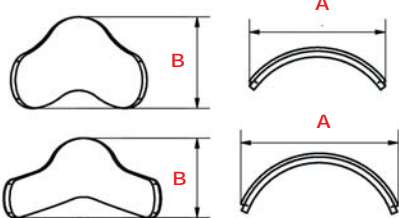

TECHNISCHE DATEN

Zitzi Carseat

User length, approx.:	125- 160 cm
Seat width:	33,5 cm
Seat depth, size	39 cm
Seat depth:	39- 45 cm
Body width:	29 cm
Back height, to axille:	39-45 cm
Hip angle:	-10° +40°
User weight:	15 - 36 kg
Weight:	8 kg

Zitzi Carseat Mini

	size 2	size 3
User length, approx.:	90-115 cm	110-130 cm
Seat width:	33,5 cm	33,5 cm
Seat depth, size	31 cm	35 cm
Seat depth:	29-33,5 cm	33,5-38cm
Body width:	27 cm	29 cm
Back height, to axille:	23- 35 cm	22- 42 cm
Hip angle:	-10° +40°	-10° +40°
User weight	9- 36 kg	15- 36 kg

HEAD SUPPORT

Carseat mini

Dimensions in cm	A	B
Carseat mini	27	20
Carseat	31	20

BACK SUPPORT

Dimensions in cm	A	B	C
size 1	22	31	10
size 2	27	35	11
size 3	29	40	13

FOOT SUPPORT

Dimensions in cm	A	B
size 1	34	22