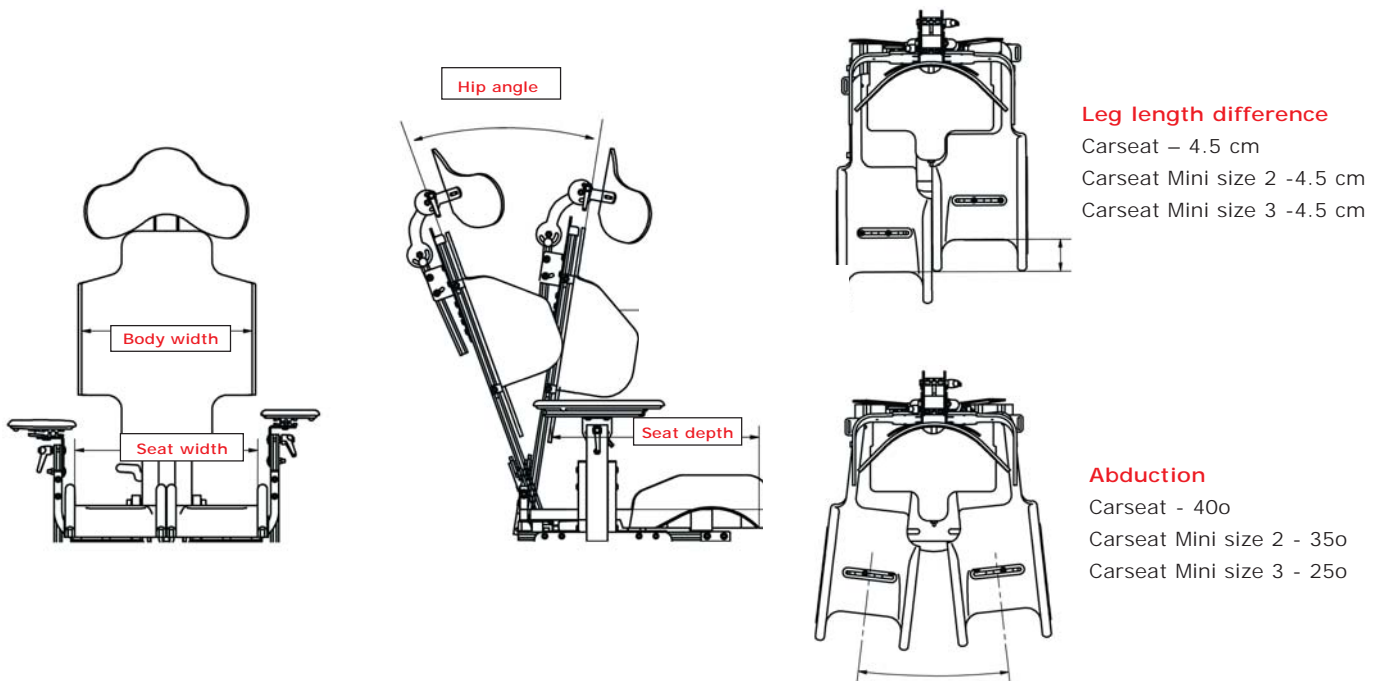

TECHNISCHE DATEN

Zitzi Carseat

User length, approx.:	125- 160 cm
Seat width:	33,5 cm
Seat depth, size	39 cm
Seat depth:	39- 45 cm
Body width:	29 cm
Back height, to axille:	39-45 cm
Hip angle:	-10° +40°
User weight:	15 - 36 kg
Weight:	8 kg

Zitzi Carseat Mini

	size 2	size 3
User length, approx.:	90-115 cm	110-130 cm
Seat width:	33,5 cm	33,5 cm
Seat depth, size	31 cm	35 cm
Seat depth:	29-33,5 cm	33,5-38cm
Body width:	27 cm	29 cm
Back height, to axille:	23- 35 cm	22- 42 cm
Hip angle:	-10° +40°	-10° +40°
User weight	9- 36 kg	15- 36 kg

HEAD SUPPORT

Carseat mini

Dimensions in cm	A	B
Carseat mini	27	20
Carseat	31	20

BACK SUPPORT

Dimensions in cm	A	B	C
size 1	22	31	10
size 2	27	35	11
size 3	29	40	13

FOOT SUPPORT

Dimensions in cm	A	B
size 1	34	22