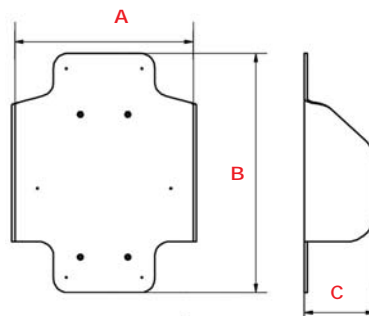

TECHNISCHE DATEN

Zitzi Carseat

User length, approx.:	125- 160 cm
Seat width:	33,5 cm
Seat depth, size	39 cm
Seat depth:	39- 45 cm
Body width:	29 cm
Back height, to axille:	39-45 cm
Hip angle:	-10° +40°
User weight:	15 - 36 kg
Weight:	8 kg

Zitzi Carseat Mini

	size 2	size 3
User length, approx.:	90-115 cm	110-130 cm
Seat width:	33,5 cm	33,5 cm
Seat depth, size	31 cm	35 cm
Seat depth:	29-33,5 cm	33,5-38cm
Body width:	27 cm	29 cm
Back height, to axille:	23- 35 cm	22- 42 cm
Hip angle:	-10° +40°	-10° +40°
User weight	9- 36 kg	15- 36 kg

HEAD SUPPORT

Carseat mini

Dimensions in cm	A	B
Carseat mini	27	20
Carseat	31	20

BACK SUPPORT

Dimensions in cm	A	B	C
size 1	22	31	10
size 2	27	35	11
size 3	29	40	13

FOOT SUPPORT

Dimensions in cm	A	B
size 1	34	22