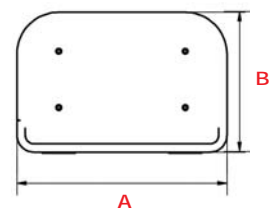

TECHNISCHE DATEN

Zitzi Carseat

User length, approx.:	125- 160 cm
Seat width:	33,5 cm
Seat depth, size	39 cm
Seat depth:	39- 45 cm
Body width:	29 cm
Back height, to axille:	39-45 cm
Hip angle:	-10° +40°
User weight:	15 - 36 kg
Weight:	8 kg

Zitzi Carseat Mini

	size 2	size 3
User length, approx.:	90-115 cm	110-130 cm
Seat width:	33,5 cm	33,5 cm
Seat depth, size	31 cm	35 cm
Seat depth:	29-33,5 cm	33,5-38cm
Body width:	27 cm	29 cm
Back height, to axille:	23- 35 cm	22- 42 cm
Hip angle:	-10° +40°	-10° +40°
User weight	9- 36 kg	15- 36 kg

HEAD SUPPORT

Carseat mini

Dimensions in cm	A	B
Carseat mini	27	20
Carseat	31	20

BACK SUPPORT

Dimensions in cm	A	B	C
size 1	22	31	10
size 2	27	35	11
size 3	29	40	13

FOOT SUPPORT

Dimensions in cm	A	B
size 1	34	22