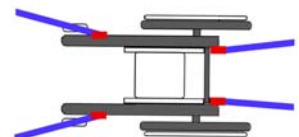

A Zitzi Sharky will allow the user to develop further, learn new things, and therefore concentrate on what they can do instead of what they cannot do.

When you need a seating system that

- Has superior adjustment options
- "Grows with the user"
- Suitable for teenagers and adults.
- Suitable for clients with low tone and/or spasticity
- Enables functional movements
- Effectively counteracts incorrect posture
- Aesthetically pleasing – "you see the person and not the product".
- Easily adjustable

Hersteller: Anatomic SITT AB
Box 6137, SE-600 06 NORRKÖPING
SWEDEN - Phone. +46 (0)11-16 18 00

Zitzi Sharky is crashtested and approved together with Flipper & Grizzly and Rehatec- frames Mika, Sunny och Quiky.