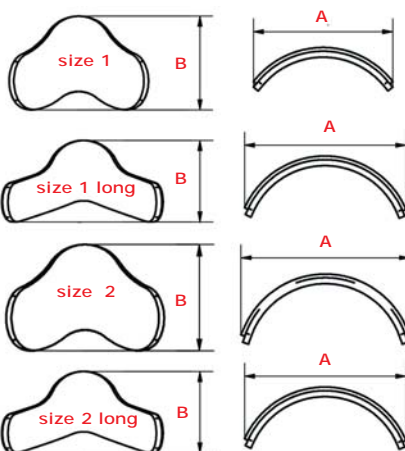

## TECHNICAL DATA

Zitzi Delfi	Size 1	Size 2	Size 3
User weight, approx.:	25 kg	30 kg	35 kg
User length, approx.:	70-110 cm	90-115 cm	110-130 cm
Seat width:	25-28 cm	28-31 cm	31-34 cm
Seat depth:	24-27.5 cm	27.5- 31,5 cm	31,5- 35.5 cm
Back height, to arm axilla:	20-30 cm	23- 35 cm	22- 42 cm
Axilla to back top:	12 cm	12 cm	14 cm
Hip angle:	-20° +20°	-0° +30°	-0° +30°

### Leg length difference

size 1 - 4,5cm  
size 2 - 4,5 cm  
size 3 - 4,5 cm

### Abduction

size 1 - 40°  
size 2 - 35°  
size 3 - 25°

### HEAD SUPPORT

Dimensions in cm

	A	B
size 1	22	15
size 1 long	28	16
size 2	24	19
size 2 long	28	21