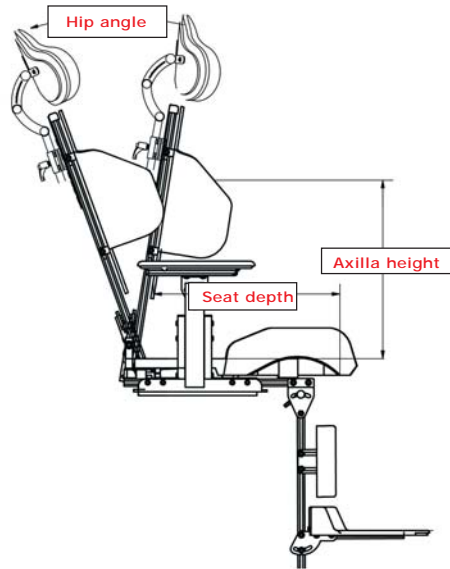

## TECHNICAL DATA

Zitzi Delfi	Size 1	Size 2	Size 3
User weight, approx.:	25 kg	30 kg	35 kg
User length, approx.:	70-110 cm	90-115 cm	110-130 cm
Seat width:	25-28 cm	28-31 cm	31-34 cm
Seat depth:	24-27.5 cm	27.5- 31,5 cm	31,5- 35.5 cm
Back height, to arm axilla:	20-30 cm	23- 35 cm	22- 42 cm
Axilla to back top:	12 cm	12 cm	14 cm
Hip angle:	-20° +20°	-0° +30°	-0° +30°

### Leg length difference

size 1 - 4,5cm  
size 2 - 4,5 cm  
size 3 - 4,5 cm

### Abduction

size 1 - 40°  
size 2 - 35°  
size 3 - 25°

### HEAD SUPPORT

Dimensions in cm

	A	B
size 1	22	15
size 1 long	28	16
size 2	24	19
size 2 long	28	21