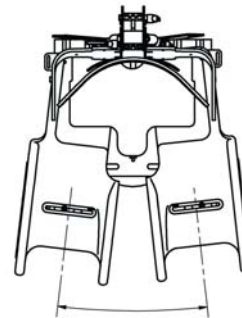

## TECHNICAL DATA

Zitzi Delfi	Size 1	Size 2	Size 3
User weight, approx.:	25 kg	30 kg	35 kg
User length, approx.:	70-110 cm	90-115 cm	110-130 cm
Seat width:	25-28 cm	28-31 cm	31-34 cm
Seat depth:	24-27.5 cm	27.5- 31,5 cm	31,5- 35.5 cm
Back height, to arm axilla:	20-30 cm	23- 35 cm	22- 42 cm
Axilla to back top:	12 cm	12 cm	14 cm
Hip angle:	-20° +20°	-0° +30°	-0° +30°

### Leg length difference

size 1 - 4,5cm  
size 2 - 4,5 cm  
size 3 - 4,5 cm

### Abduction

size 1 - 40°  
size 2 - 35°  
size 3 - 25°

### HEAD SUPPORT

Dimensions in cm

	A	B
size 1	22	15
size 1 long	28	16
size 2	24	19
size 2 long	28	21