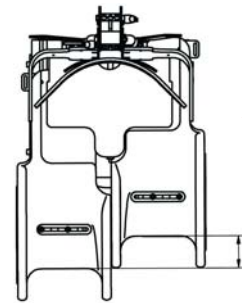

## TECHNICAL DATA

Zitzi Delfi	Size 1	Size 2	Size 3
User weight, approx.:	25 kg	30 kg	35 kg
User length, approx.:	70-110 cm	90-115 cm	110-130 cm
Seat width:	25-28 cm	28-31 cm	31-34 cm
Seat depth:	24-27.5 cm	27.5- 31,5 cm	31,5- 35.5 cm
Back height, to arm axilla:	20-30 cm	23- 35 cm	22- 42 cm
Axilla to back top:	12 cm	12 cm	14 cm
Hip angle:	-20° +20°	-0° +30°	-0° +30°

### Leg length difference

size 1 - 4,5cm  
size 2 - 4,5 cm  
size 3 - 4,5 cm

### Abduction

size 1 - 40°  
size 2 - 35°  
size 3 - 25°