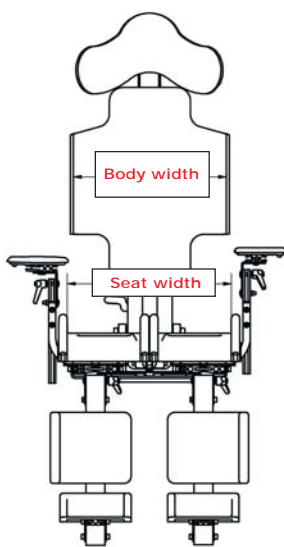

## TECHNICAL DATA

Zitzi Delfi	Size 1	Size 2	Size 3
User weight, approx.:	25 kg	30 kg	35 kg
User length, approx.:	70-110 cm	90-115 cm	110-130 cm
Seat width:	25-28 cm	28-31 cm	31-34 cm
Seat depth:	24-27.5 cm	27.5- 31,5 cm	31,5- 35.5 cm
Back height, to arm axilla:	20-30 cm	23- 35 cm	22- 42 cm
Axilla to back top:	12 cm	12 cm	14 cm
Hip angle:	-20° +20°	-0° +30°	-0° +30°

### Leg length difference

size 1 - 4,5cm  
size 2 - 4,5 cm  
size 3 - 4,5 cm

### Abduction

size 1 - 40°  
size 2 - 35°  
size 3 - 25°

### HEAD SUPPORT

Dimensions in cm

	A	B
size 1	22	15
size 1 long	28	16
size 2	24	19
size 2 long	28	21