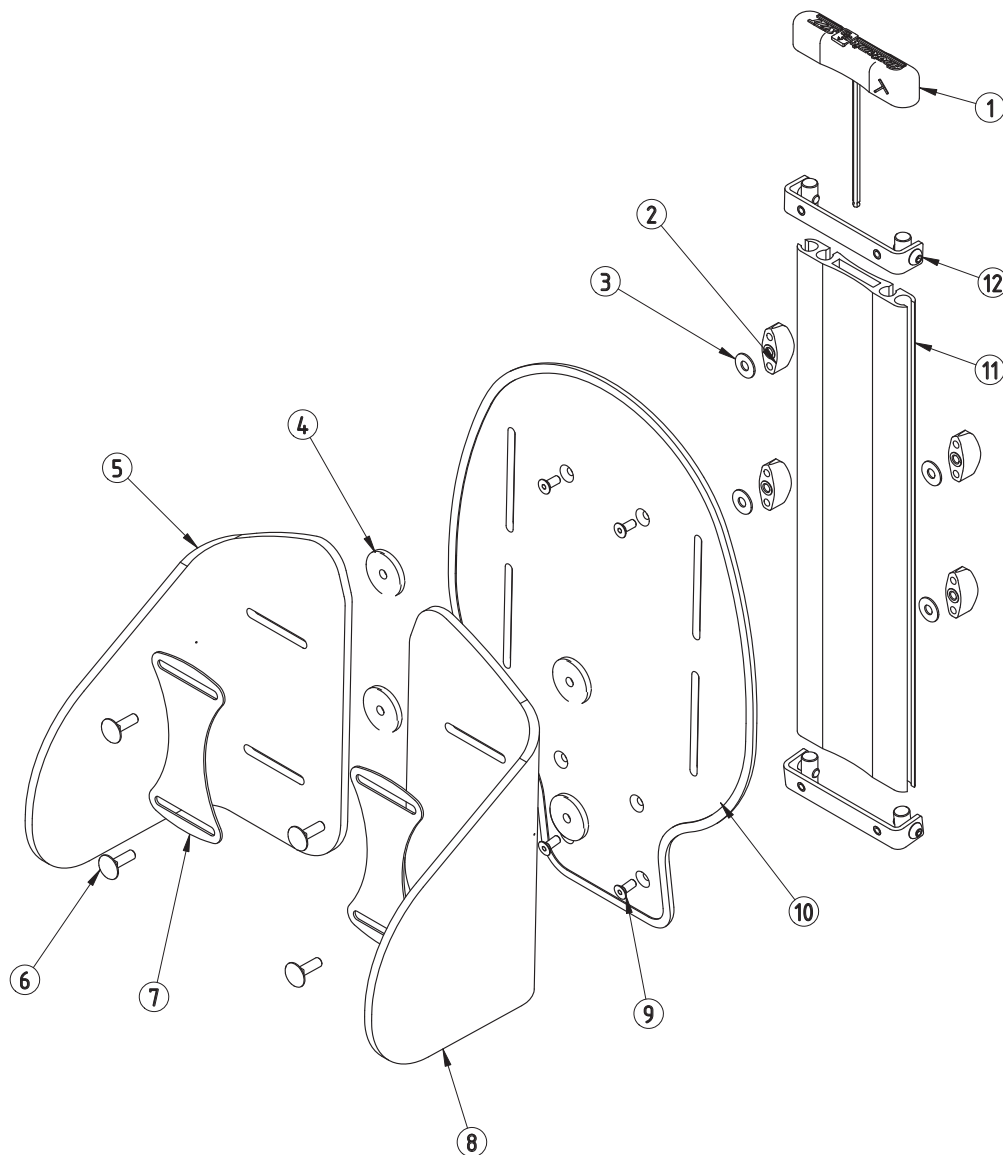

Delfi Pro back parts

Anatomic SITT AB Exploded views of Zitzi Delfi Pro

Item	Article number
1	285299
2	158810
3	144433
4	111014
5	285261 (right, size 1) 285263 (right, size 2) 285265 (right, size 3)
6	167625
7	285254 (size 1-2) 285255 (size 3)
8	285262 (left, size 1) 285264 (left, size 2) 285266 (left, size 3)
9	124416
10	285257 (size 1) 285258 (size 2) 285259 (size 3)
11	285250 (size 1) 285251 (size 2) 285252 (size 3)
12	152665

Delfi Pro leg parts

Anatomic SITT AB Exploded views of Zitzi Delfi Pro

Item	Article number
1	127626
2	129620
3	129620
4	135009
5	285241 (left, size 1) 285243 (left, size 2) 285245 (left, size 3) 285240 (right, size 1) 285242 (right, size 2) 285244 (right, size 3)
6	285207 (left, size 1) 285210 (left, size 2) 285213 (left, size 3) 285206 (right, size 1) 285209 (right, size 2) 285212 (right, size 3)

Delfi Pro seating parts

Anatomic SITT AB Exploded views of Zitzi Delfi Pro

Item	Article number
7	285246 (size 1) 285247 (size 2) 285248 (Size 3)
8	285375
9	285294 (size 1) 285295 (size 2) 285296 (size 3)
10	285375
11	285308 (size 1) 285311 (size 2) 285314 (size 3)
12	285233
13	125204
14	285351 (size 1) 285352 (size 2) 285353 (size 3)