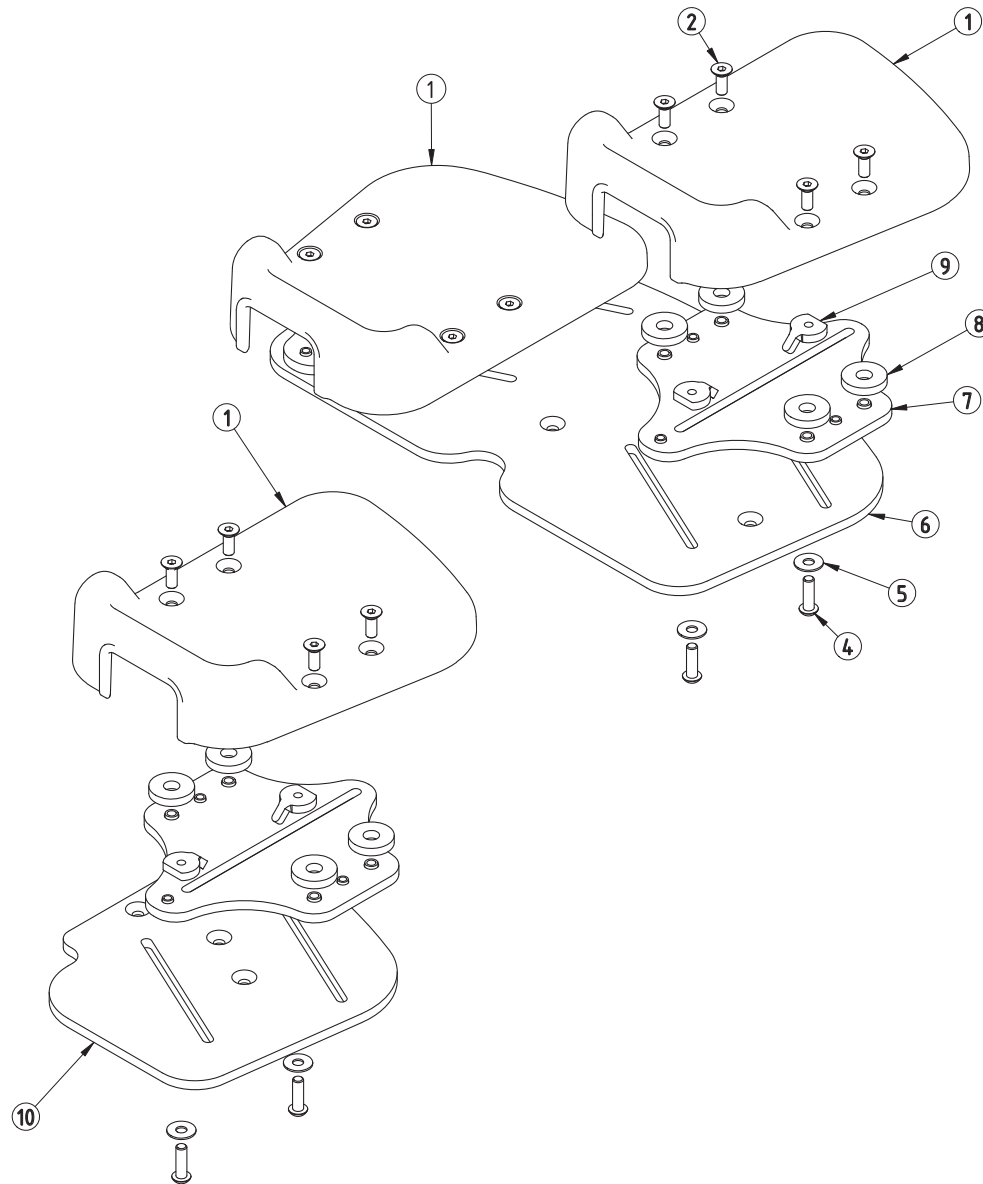

Delfi Pro armrest parts

Anatomic SITT AB Exploded views of Zitzi Delfi Pro

Item	Article number
1	129612
2	142630
3	141612
4	990065
5	285276 (size 1) 285277 (size 2) 285278 (size 3)
6	162005
7	160600
8	158810
9	285275 (size 1) 285279 (size 2-3)

WHEN ORDERING THE ARMREST PAD FOR OLDER ARMREST BRACKETS

The measure A (c/c) on your existing bracket should be 50 mm.
If not you need to also order this bracket.

Delfi Pro footrest parts

Anatomic SITT AB Exploded views of Zitzi Delfi Pro

Item	Article number
1	27525 (size 1) 27526 (size 2) 27527 (size 3)
2	127626
4	166614
5	144433
6	285309 (size 1) 285310 (size 2-3)
7	285320
8	111005
9	152613
10	285317 (right) 285318 (left)

Delfi Pro footrest parts

Anatomic SITT AB Exploded views of Zitzi Delfi Pro

Item	Article number
1	213130
2	213110
3	285371 (size 1) 285372 (size 2) 285373 (size 3)

Delfi Pro footrest parts

Anatomic SITT AB Exploded views of Zitzi Delfi Pro