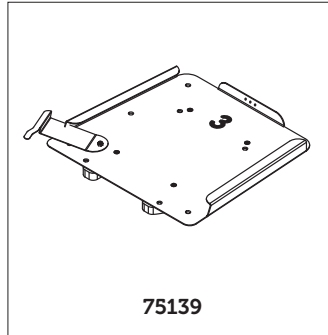

Item	Article number
1	152456

Delfi Pro calf support

Anatomic SITT AB Exploded views of Zitzli Delfi Pro

Item	Article number
1	283108 (size 1-2) 283109 (size 3)
2	283111
3	152613
4	127612
5	166614
6	135008

Overview of mounting- & adapter systems

Adapter system	fits on frame	with seating system	The seating system is
285171	Seabass Pro / Flipper Pro	Delfi Pro size 1	Removable
285172	Seabass Pro / Flipper Pro	Delfi Pro size 2	Removable
285173	Seabass Pro / Flipper Pro	Delfi Pro size 3	Removable
285174	R82	Delfi Pro size 1-3	Removable
285175 ¹⁾	Universal system	Delfi Pro size 1-3	Removable
285199	R82	Delfi Pro size 1-3	Removable
285199	R82	Sharky Pro size 1-2	Removable
153040 ²⁾	Universal system	Sharky Pro size 1-2	Removable
75133	Early Anatomic SITT	Delfi size 1, Anatomic Sits	Removable
75134	Early Anatomic SITT	Delfi size 2, Anatomic Sits	Removable
75135	Early Anatomic SITT	Delfi size 3, Anatomic Sits	Removable
26531 ³⁾	Universal system	Delfi size 1, Anatomic Sits	Removable
26532 ³⁾	Universal system	Delfi size 2, Anatomic Sits	Removable
26533 ³⁾	Universal system	Delfi size 3, Anatomic Sits	Removable
75137	R82	Delfi size 1, Anatomic Sits	Removable
75138	R82	Delfi size 2, Anatomic Sits	Removable
75139	R82	Delfi size 3, Anatomic Sits	Removable

1) Contains of 152186 & 285176

2) Contains of 152186 & 153041

3) Strengthened with a wooden bottom plate

Removable means that you can separate the seating unit and the frame from each other without using of any tools.