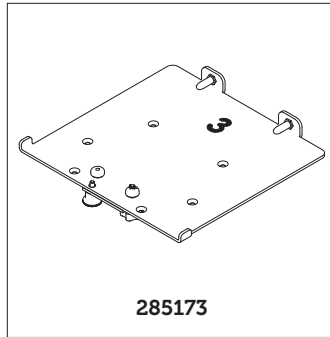

Item	Article number
1	152456

Delfi Pro calf support

Anatomic SITT AB Exploded views of Zitzli Delfi Pro

Item	Article number
1	283108 (size 1-2) 283109 (size 3)
2	283111
3	152613
4	127612
5	166614
6	135008

Overview of mounting- & adapter systems

Adapter system	fits on frame	with seating system	The seating system is
285171	Seabass Pro / Flipper Pro	Delfi Pro size 1	Removable
285172	Seabass Pro / Flipper Pro	Delfi Pro size 2	Removable
285173	Seabass Pro / Flipper Pro	Delfi Pro size 3	Removable
285174	R82	Delfi Pro size 1-3	Removable
285175 ¹⁾	Universal system	Delfi Pro size 1-3	Removable
285199	R82	Delfi Pro size 1-3	Removable
285199	R82	Sharky Pro size 1-2	Removable
153040 ²⁾	Universal system	Sharky Pro size 1-2	Removable
75133	Early Anatomic SITT	Delfi size 1, Anatomic Sits	Removable
75134	Early Anatomic SITT	Delfi size 2, Anatomic Sits	Removable
75135	Early Anatomic SITT	Delfi size 3, Anatomic Sits	Removable
26531 ³⁾	Universal system	Delfi size 1, Anatomic Sits	Removable
26532 ³⁾	Universal system	Delfi size 2, Anatomic Sits	Removable
26533 ³⁾	Universal system	Delfi size 3, Anatomic Sits	Removable
75137	R82	Delfi size 1, Anatomic Sits	Removable
75138	R82	Delfi size 2, Anatomic Sits	Removable
75139	R82	Delfi size 3, Anatomic Sits	Removable

1) Contains of 152186 & 285176

2) Contains of 152186 & 153041

3) Strengthened with a wooden bottom plate

Removable means that you can separate the seating unit and the frame from each other without using of any tools.