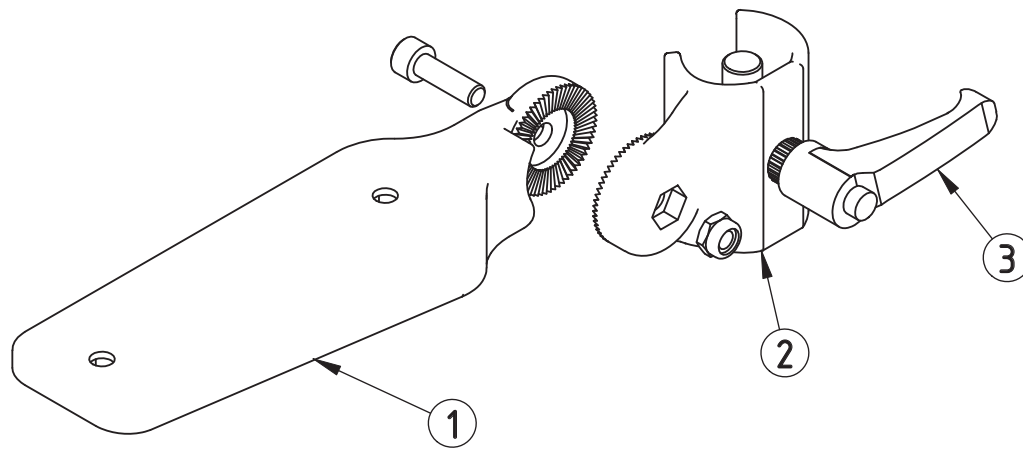

Delfi Pro footrest parts

Anatomic SITT AB Exploded views of Zitzi Delfi Pro

Item	Article number
1	152291
2	213170
3	159510