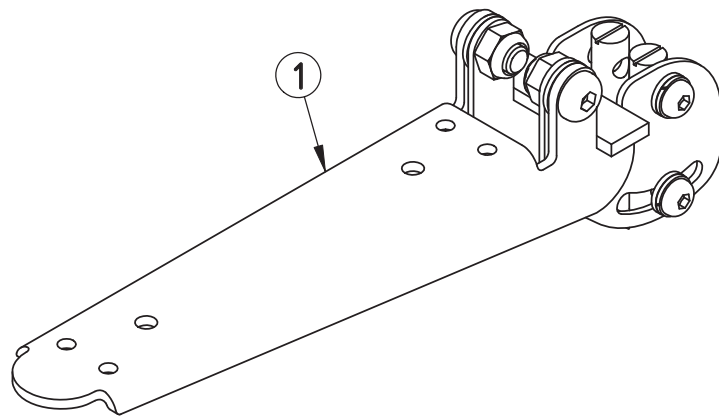

Delfi Pro footrest parts

Anatomic SITT AB Exploded views of Zitzi Delfi Pro

Item	Article number
1	152456