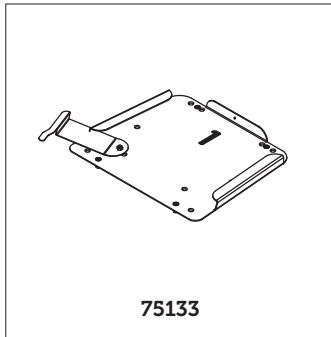

Item	Article number
1	152456

Delfi Pro calf support

Anatomic SITT AB Exploded views of Zitzli Delfi Pro

Item	Article number
1	283108 (size 1-2) 283109 (size 3)
2	283111
3	152613
4	127612
5	166614
6	135008

Overview of mounting- & adapter systems

Adapter system	fits on frame	with seating system	The seating system is
285171	Seabass Pro / Flipper Pro	Delfi Pro size 1	Removable
285172	Seabass Pro / Flipper Pro	Delfi Pro size 2	Removable
285173	Seabass Pro / Flipper Pro	Delfi Pro size 3	Removable
285174	R82	Delfi Pro size 1-3	Removable
285175 ¹⁾	Universal system	Delfi Pro size 1-3	Removable
285199	R82	Delfi Pro size 1-3	Removable
285199	R82	Sharky Pro size 1-2	Removable
153040 ²⁾	Universal system	Sharky Pro size 1-2	Removable
75133	Early Anatomic SITT	Delfi size 1, Anatomic Sits	Removable
75134	Early Anatomic SITT	Delfi size 2, Anatomic Sits	Removable
75135	Early Anatomic SITT	Delfi size 3, Anatomic Sits	Removable
26531 ³⁾	Universal system	Delfi size 1, Anatomic Sits	Removable
26532 ³⁾	Universal system	Delfi size 2, Anatomic Sits	Removable
26533 ³⁾	Universal system	Delfi size 3, Anatomic Sits	Removable
75137	R82	Delfi size 1, Anatomic Sits	Removable
75138	R82	Delfi size 2, Anatomic Sits	Removable
75139	R82	Delfi size 3, Anatomic Sits	Removable

1) Contains of 152186 & 285176

2) Contains of 152186 & 153041

3) Strengthened with a wooden bottom plate

Removable means that you can separate the seating unit and the frame from each other without using of any tools.