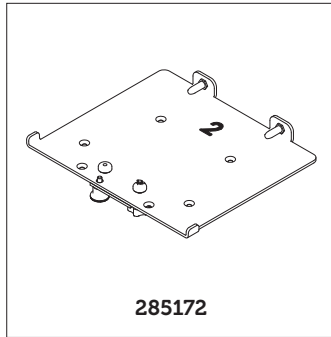

Item	Article number
1	152456

Delfi Pro calf support

Anatomic SITT AB Exploded views of Zitzli Delfi Pro

Item	Article number
1	283108 (size 1-2) 283109 (size 3)
2	283111
3	152613
4	127612
5	166614
6	135008

Overview of mounting- & adapter systems

Adapter system	fits on frame	with seating system	The seating system is
285171	Seabass Pro / Flipper Pro	Delfi Pro size 1	Removable
285172	Seabass Pro / Flipper Pro	Delfi Pro size 2	Removable
285173	Seabass Pro / Flipper Pro	Delfi Pro size 3	Removable
285174	R82	Delfi Pro size 1-3	Removable
285175 ¹⁾	Universal system	Delfi Pro size 1-3	Removable
285199	R82	Delfi Pro size 1-3	Removable
285199	R82	Sharky Pro size 1-2	Removable
153040 ²⁾	Universal system	Sharky Pro size 1-2	Removable
75133	Early Anatomic SITT	Delfi size 1, Anatomic Sits	Removable
75134	Early Anatomic SITT	Delfi size 2, Anatomic Sits	Removable
75135	Early Anatomic SITT	Delfi size 3, Anatomic Sits	Removable
26531 ³⁾	Universal system	Delfi size 1, Anatomic Sits	Removable
26532 ³⁾	Universal system	Delfi size 2, Anatomic Sits	Removable
26533 ³⁾	Universal system	Delfi size 3, Anatomic Sits	Removable
75137	R82	Delfi size 1, Anatomic Sits	Removable
75138	R82	Delfi size 2, Anatomic Sits	Removable
75139	R82	Delfi size 3, Anatomic Sits	Removable

1) Contains of 152186 & 285176

2) Contains of 152186 & 153041

3) Strengthened with a wooden bottom plate

Removable means that you can separate the seating unit and the frame from each other without using of any tools.