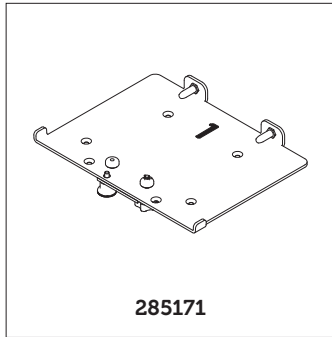

Item	Article number
1	152456

Delfi Pro calf support

Anatomic SITT AB Exploded views of Zitzli Delfi Pro

Item	Article number
1	283108 (size 1-2) 283109 (size 3)
2	283111
3	152613
4	127612
5	166614
6	135008

Overview of mounting- & adapter systems

Adapter system	fits on frame	with seating system	The seating system is
285171	Seabass Pro / Flipper Pro	Delfi Pro size 1	Removable
285172	Seabass Pro / Flipper Pro	Delfi Pro size 2	Removable
285173	Seabass Pro / Flipper Pro	Delfi Pro size 3	Removable
285174	R82	Delfi Pro size 1-3	Removable
285175 ¹⁾	Universal system	Delfi Pro size 1-3	Removable
285199	R82	Delfi Pro size 1-3	Removable
285199	R82	Sharky Pro size 1-2	Removable
153040 ²⁾	Universal system	Sharky Pro size 1-2	Removable
75133	Early Anatomic SITT	Delfi size 1, Anatomic Sits	Removable
75134	Early Anatomic SITT	Delfi size 2, Anatomic Sits	Removable
75135	Early Anatomic SITT	Delfi size 3, Anatomic Sits	Removable
26531 ³⁾	Universal system	Delfi size 1, Anatomic Sits	Removable
26532 ³⁾	Universal system	Delfi size 2, Anatomic Sits	Removable
26533 ³⁾	Universal system	Delfi size 3, Anatomic Sits	Removable
75137	R82	Delfi size 1, Anatomic Sits	Removable
75138	R82	Delfi size 2, Anatomic Sits	Removable
75139	R82	Delfi size 3, Anatomic Sits	Removable

1) Contains of 152186 & 285176

2) Contains of 152186 & 153041

3) Strengthened with a wooden bottom plate

Removable means that you can separate the seating unit and the frame from each other without using of any tools.