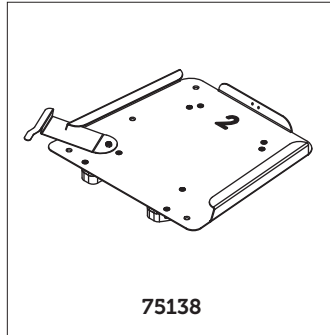

Item	Article number
1	152456

Delfi Pro calf support

Anatomic SITT AB Exploded views of Zitzli Delfi Pro

Item	Article number
1	283108 (size 1-2) 283109 (size 3)
2	283111
3	152613
4	127612
5	166614
6	135008

Overview of mounting- & adapter systems

Adapter system	fits on frame	with seating system	The seating system is
285171	Seabass Pro / Flipper Pro	Delfi Pro size 1	Removable
285172	Seabass Pro / Flipper Pro	Delfi Pro size 2	Removable
285173	Seabass Pro / Flipper Pro	Delfi Pro size 3	Removable
285174	R82	Delfi Pro size 1-3	Removable
285175 ¹⁾	Universal system	Delfi Pro size 1-3	Removable
285199	R82	Delfi Pro size 1-3	Removable
285199	R82	Sharky Pro size 1-2	Removable
153040 ²⁾	Universal system	Sharky Pro size 1-2	Removable
75133	Early Anatomic SITT	Delfi size 1, Anatomic Sits	Removable
75134	Early Anatomic SITT	Delfi size 2, Anatomic Sits	Removable
75135	Early Anatomic SITT	Delfi size 3, Anatomic Sits	Removable
26531 ³⁾	Universal system	Delfi size 1, Anatomic Sits	Removable
26532 ³⁾	Universal system	Delfi size 2, Anatomic Sits	Removable
26533 ³⁾	Universal system	Delfi size 3, Anatomic Sits	Removable
75137	R82	Delfi size 1, Anatomic Sits	Removable
75138	R82	Delfi size 2, Anatomic Sits	Removable
75139	R82	Delfi size 3, Anatomic Sits	Removable

1) Contains of 152186 & 285176

2) Contains of 152186 & 153041

3) Strengthened with a wooden bottom plate

Removable means that you can separate the seating unit and the frame from each other without using of any tools.