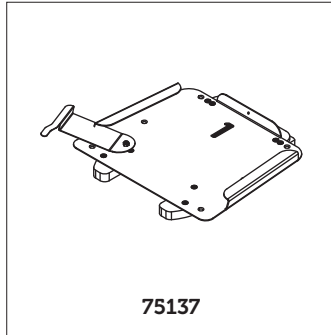

Item	Article number
1	152456

Delfi Pro calf support

Anatomic SITT AB Exploded views of Zitzli Delfi Pro

Item	Article number
1	283108 (size 1-2) 283109 (size 3)
2	283111
3	152613
4	127612
5	166614
6	135008

Overview of mounting- & adapter systems

Adapter system	fits on frame	with seating system	The seating system is
285171	Seabass Pro / Flipper Pro	Delfi Pro size 1	Removable
285172	Seabass Pro / Flipper Pro	Delfi Pro size 2	Removable
285173	Seabass Pro / Flipper Pro	Delfi Pro size 3	Removable
285174	R82	Delfi Pro size 1-3	Removable
285175 ¹⁾	Universal system	Delfi Pro size 1-3	Removable
285199	R82	Delfi Pro size 1-3	Removable
285199	R82	Sharky Pro size 1-2	Removable
153040 ²⁾	Universal system	Sharky Pro size 1-2	Removable
75133	Early Anatomic SITT	Delfi size 1, Anatomic Sits	Removable
75134	Early Anatomic SITT	Delfi size 2, Anatomic Sits	Removable
75135	Early Anatomic SITT	Delfi size 3, Anatomic Sits	Removable
26531 ³⁾	Universal system	Delfi size 1, Anatomic Sits	Removable
26532 ³⁾	Universal system	Delfi size 2, Anatomic Sits	Removable
26533 ³⁾	Universal system	Delfi size 3, Anatomic Sits	Removable
75137	R82	Delfi size 1, Anatomic Sits	Removable
75138	R82	Delfi size 2, Anatomic Sits	Removable
75139	R82	Delfi size 3, Anatomic Sits	Removable

1) Contains of 152186 & 285176

2) Contains of 152186 & 153041

3) Strengthened with a wooden bottom plate

Removable means that you can separate the seating unit and the frame from each other without using of any tools.