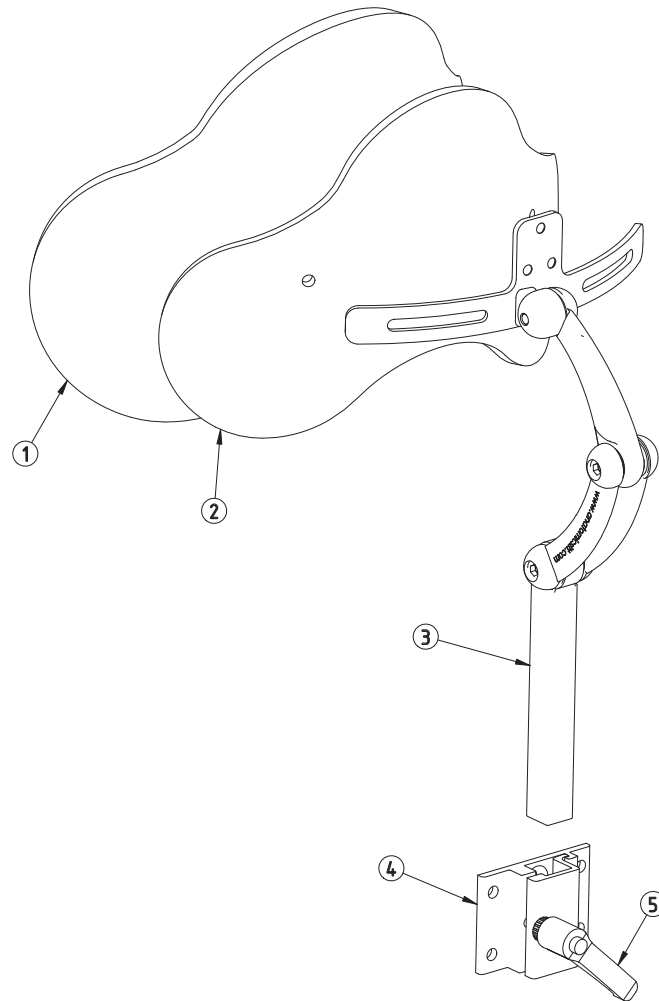

Delfi Pro leg parts

Anatomic SITT AB Exploded views of Zitzi Delfi Pro

Item	Article number
1	127626
2	129620
3	129620
4	135009
5	285241 (left, size 1) 285243 (left, size 2) 285245 (left, size 3) 285240 (right, size 1) 285242 (right, size 2) 285244 (right, size 3)
6	285207 (left, size 1) 285210 (left, size 2) 285213 (left, size 3) 285206 (right, size 1) 285209 (right, size 2) 285212 (right, size 3)

Delfi Pro seating base

Anatomic SITT AB Exploded views of Zitzi Delfi Pro

Item	Article number
1	166625
2	285225
3	135008
4	285227
5	915000 (size 1) 915022 (size 2)
6	285231
7	285229
8	135006
9	130812
10	285232
11	285236 (size 1) 285237 (size 2) 285238 (size 3)
12	127612
13	285221 (size 1) 285222 (size 2) 285223 (size 3)
14	285234
15	166614
16	135008
17	130812
18	285226
19	285230

Delfi Pro headrest parts

Anatomic SITT AB Exploded views of Zitzi Delfi Pro

Item	Article number
1	283016 (size 1) 283017 (size 1, long) 283018 (size 2) 283019 (size 2, long)
2	285381 (size 1) 285382 (size 1, long) 285383 (size 2) 285384 (size 2, long)
3	283110
4	152210
5	159515