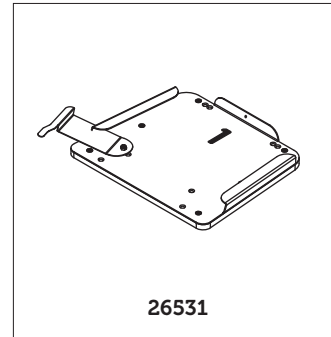

Item	Article number
1	152456

Delfi Pro calf support

Anatomic SITT AB Exploded views of Zitzli Delfi Pro

Item	Article number
1	283108 (size 1-2) 283109 (size 3)
2	283111
3	152613
4	127612
5	166614
6	135008

Overview of mounting- & adapter systems

Adapter system	fits on frame	with seating system	The seating system is
285171	Seabass Pro / Flipper Pro	Delfi Pro size 1	Removable
285172	Seabass Pro / Flipper Pro	Delfi Pro size 2	Removable
285173	Seabass Pro / Flipper Pro	Delfi Pro size 3	Removable
285174	R82	Delfi Pro size 1-3	Removable
285175 ¹⁾	Universal system	Delfi Pro size 1-3	Removable
285199	R82	Delfi Pro size 1-3	Removable
285199	R82	Sharky Pro size 1-2	Removable
153040 ²⁾	Universal system	Sharky Pro size 1-2	Removable
75133	Early Anatomic SITT	Delfi size 1, Anatomic Sits	Removable
75134	Early Anatomic SITT	Delfi size 2, Anatomic Sits	Removable
75135	Early Anatomic SITT	Delfi size 3, Anatomic Sits	Removable
26531 ³⁾	Universal system	Delfi size 1, Anatomic Sits	Removable
26532 ³⁾	Universal system	Delfi size 2, Anatomic Sits	Removable
26533 ³⁾	Universal system	Delfi size 3, Anatomic Sits	Removable
75137	R82	Delfi size 1, Anatomic Sits	Removable
75138	R82	Delfi size 2, Anatomic Sits	Removable
75139	R82	Delfi size 3, Anatomic Sits	Removable

1) Contains of 152186 & 285176

2) Contains of 152186 & 153041

3) Strengthened with a wooden bottom plate

Removable means that you can separate the seating unit and the frame from each other without using of any tools.