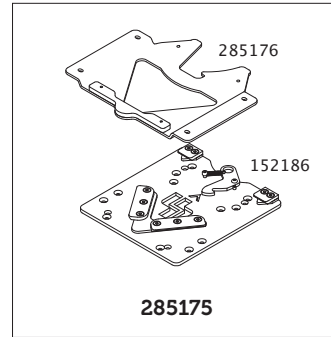

Item	Article number
1	152456

Delfi Pro calf support

Anatomic SITT AB Exploded views of Zitzli Delfi Pro

Item	Article number
1	283108 (size 1-2) 283109 (size 3)
2	283111
3	152613
4	127612
5	166614
6	135008

Overview of mounting- & adapter systems

Adapter system	fits on frame	with seating system	The seating system is
285171	Seabass Pro / Flipper Pro	Delfi Pro size 1	Removable
285172	Seabass Pro / Flipper Pro	Delfi Pro size 2	Removable
285173	Seabass Pro / Flipper Pro	Delfi Pro size 3	Removable
285174	R82	Delfi Pro size 1-3	Removable
285175 ¹⁾	Universal system	Delfi Pro size 1-3	Removable
285199	R82	Delfi Pro size 1-3	Removable
285199	R82	Sharky Pro size 1-2	Removable
153040 ²⁾	Universal system	Sharky Pro size 1-2	Removable
75133	Early Anatomic SITT	Delfi size 1, Anatomic Sits	Removable
75134	Early Anatomic SITT	Delfi size 2, Anatomic Sits	Removable
75135	Early Anatomic SITT	Delfi size 3, Anatomic Sits	Removable
26531 ³⁾	Universal system	Delfi size 1, Anatomic Sits	Removable
26532 ³⁾	Universal system	Delfi size 2, Anatomic Sits	Removable
26533 ³⁾	Universal system	Delfi size 3, Anatomic Sits	Removable
75137	R82	Delfi size 1, Anatomic Sits	Removable
75138	R82	Delfi size 2, Anatomic Sits	Removable
75139	R82	Delfi size 3, Anatomic Sits	Removable

1) Contains of 152186 & 285176

2) Contains of 152186 & 153041

3) Strengthened with a wooden bottom plate

Removable means that you can separate the seating unit and the frame from each other without using of any tools.