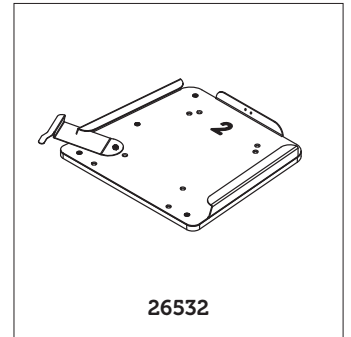

Item	Article number
1	152456

Delfi Pro calf support

Anatomic SITT AB Exploded views of Zitzli Delfi Pro

Item	Article number
1	283108 (size 1-2) 283109 (size 3)
2	283111
3	152613
4	127612
5	166614
6	135008

Overview of mounting- & adapter systems

Adapter system	fits on frame	with seating system	The seating system is
285171	Seabass Pro / Flipper Pro	Delfi Pro size 1	Removable
285172	Seabass Pro / Flipper Pro	Delfi Pro size 2	Removable
285173	Seabass Pro / Flipper Pro	Delfi Pro size 3	Removable
285174	R82	Delfi Pro size 1-3	Removable
285175 ¹⁾	Universal system	Delfi Pro size 1-3	Removable
285199	R82	Delfi Pro size 1-3	Removable
285199	R82	Sharky Pro size 1-2	Removable
153040 ²⁾	Universal system	Sharky Pro size 1-2	Removable
75133	Early Anatomic SITT	Delfi size 1, Anatomic Sits	Removable
75134	Early Anatomic SITT	Delfi size 2, Anatomic Sits	Removable
75135	Early Anatomic SITT	Delfi size 3, Anatomic Sits	Removable
26531 ³⁾	Universal system	Delfi size 1, Anatomic Sits	Removable
26532 ³⁾	Universal system	Delfi size 2, Anatomic Sits	Removable
26533 ³⁾	Universal system	Delfi size 3, Anatomic Sits	Removable
75137	R82	Delfi size 1, Anatomic Sits	Removable
75138	R82	Delfi size 2, Anatomic Sits	Removable
75139	R82	Delfi size 3, Anatomic Sits	Removable

1) Contains of 152186 & 285176

2) Contains of 152186 & 153041

3) Strengthened with a wooden bottom plate

Removable means that you can separate the seating unit and the frame from each other without using of any tools.