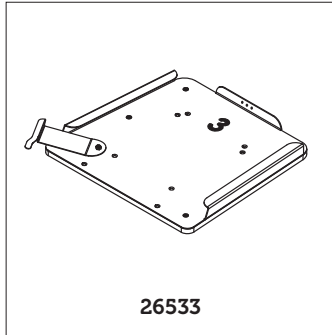

Item	Article number
1	152456

Delfi Pro calf support

Anatomic SITT AB Exploded views of Zitzli Delfi Pro

Item	Article number
1	283108 (size 1-2) 283109 (size 3)
2	283111
3	152613
4	127612
5	166614
6	135008

Overview of mounting- & adapter systems

Adapter system	fits on frame	with seating system	The seating system is
285171	Seabass Pro / Flipper Pro	Delfi Pro size 1	Removable
285172	Seabass Pro / Flipper Pro	Delfi Pro size 2	Removable
285173	Seabass Pro / Flipper Pro	Delfi Pro size 3	Removable
285174	R82	Delfi Pro size 1-3	Removable
285175 ¹⁾	Universal system	Delfi Pro size 1-3	Removable
285199	R82	Delfi Pro size 1-3	Removable
285199	R82	Sharky Pro size 1-2	Removable
153040 ²⁾	Universal system	Sharky Pro size 1-2	Removable
75133	Early Anatomic SITT	Delfi size 1, Anatomic Sits	Removable
75134	Early Anatomic SITT	Delfi size 2, Anatomic Sits	Removable
75135	Early Anatomic SITT	Delfi size 3, Anatomic Sits	Removable
26531 ³⁾	Universal system	Delfi size 1, Anatomic Sits	Removable
26532 ³⁾	Universal system	Delfi size 2, Anatomic Sits	Removable
26533 ³⁾	Universal system	Delfi size 3, Anatomic Sits	Removable
75137	R82	Delfi size 1, Anatomic Sits	Removable
75138	R82	Delfi size 2, Anatomic Sits	Removable
75139	R82	Delfi size 3, Anatomic Sits	Removable

1) Contains of 152186 & 285176

2) Contains of 152186 & 153041

3) Strengthened with a wooden bottom plate

Removable means that you can separate the seating unit and the frame from each other without using of any tools.