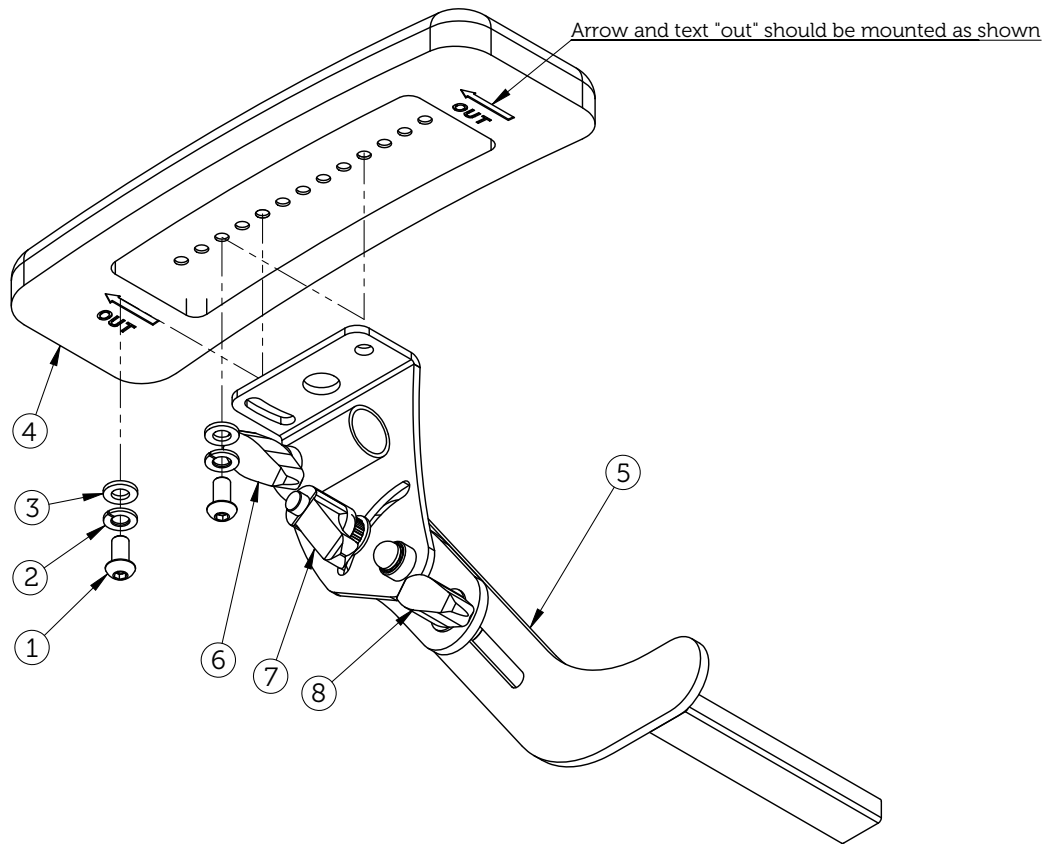

Delfi Pro armrest parts

Anatomic SITT AB Exploded views of Zitzi Delfi Pro