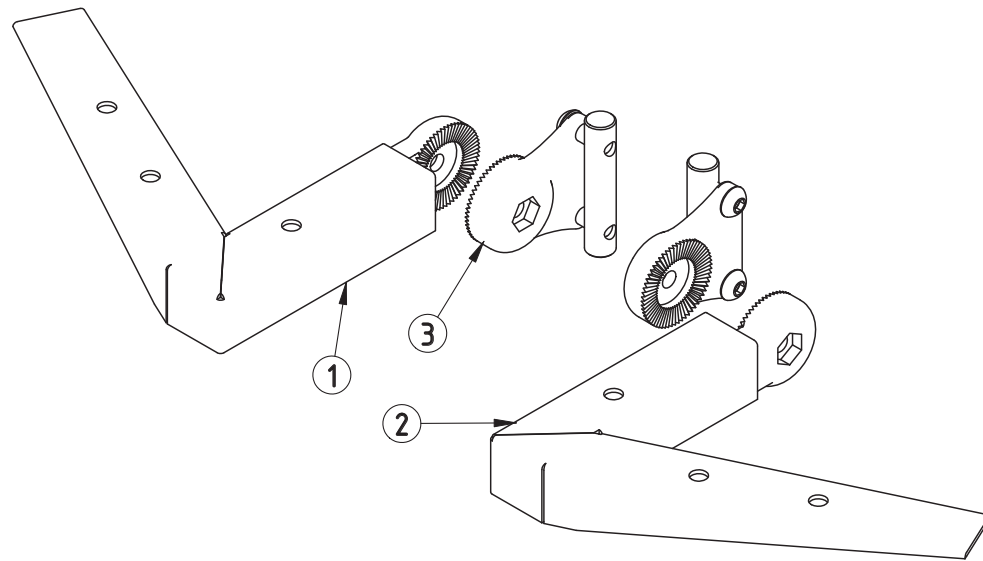

Delfi Pro footrest parts

Anatomic SITT AB Exploded views of Zitzi Delfi Pro

Item	Article number
1	285361
2	285361
3	213150