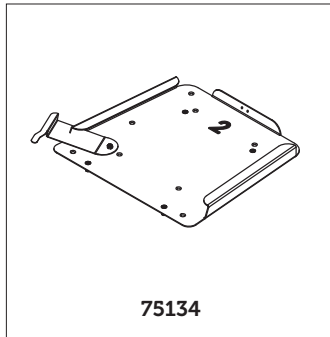

Item	Article number
1	152456

Delfi Pro calf support

Anatomic SITT AB Exploded views of Zitzli Delfi Pro

Item	Article number
1	283108 (size 1-2) 283109 (size 3)
2	283111
3	152613
4	127612
5	166614
6	135008

Overview of mounting- & adapter systems

Adapter system	fits on frame	with seating system	The seating system is
285171	Seabass Pro / Flipper Pro	Delfi Pro size 1	Removable
285172	Seabass Pro / Flipper Pro	Delfi Pro size 2	Removable
285173	Seabass Pro / Flipper Pro	Delfi Pro size 3	Removable
285174	R82	Delfi Pro size 1-3	Removable
285175 ¹⁾	Universal system	Delfi Pro size 1-3	Removable
285199	R82	Delfi Pro size 1-3	Removable
285199	R82	Sharky Pro size 1-2	Removable
153040 ²⁾	Universal system	Sharky Pro size 1-2	Removable
75133	Early Anatomic SITT	Delfi size 1, Anatomic Sits	Removable
75134	Early Anatomic SITT	Delfi size 2, Anatomic Sits	Removable
75135	Early Anatomic SITT	Delfi size 3, Anatomic Sits	Removable
26531 ³⁾	Universal system	Delfi size 1, Anatomic Sits	Removable
26532 ³⁾	Universal system	Delfi size 2, Anatomic Sits	Removable
26533 ³⁾	Universal system	Delfi size 3, Anatomic Sits	Removable
75137	R82	Delfi size 1, Anatomic Sits	Removable
75138	R82	Delfi size 2, Anatomic Sits	Removable
75139	R82	Delfi size 3, Anatomic Sits	Removable

1) Contains of 152186 & 285176

2) Contains of 152186 & 153041

3) Strengthened with a wooden bottom plate

Removable means that you can separate the seating unit and the frame from each other without using of any tools.