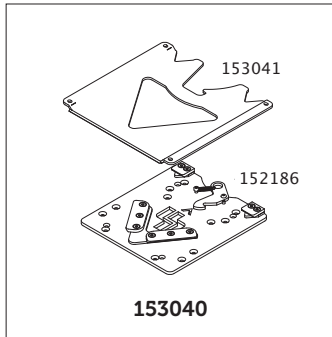

Overview of mounting- & adapter systems

Adapter system	fits on frame	with seating system	The seating system is
285171	Seabass Pro / Flipper Pro	Delfi Pro size 1	Removable
285172	Seabass Pro / Flipper Pro	Delfi Pro size 2	Removable
285173	Seabass Pro / Flipper Pro	Delfi Pro size 3	Removable
285174	R82	Delfi Pro size 1-3	Removable
285175 ¹⁾	Universal system	Delfi Pro size 1-3	Removable
285199	R82	Delfi Pro size 1-3	Removable
285199	R82	Sharky Pro size 1-2	Removable
153040 ²⁾	Universal system	Sharky Pro size 1-2	Removable
75133	Early Anatomic SITT	Delfi size 1, Anatomic Sits	Removable
75134	Early Anatomic SITT	Delfi size 2, Anatomic Sits	Removable
75135	Early Anatomic SITT	Delfi size 3, Anatomic Sits	Removable
26531 ³⁾	Universal system	Delfi size 1, Anatomic Sits	Removable
26532 ³⁾	Universal system	Delfi size 2, Anatomic Sits	Removable
26533 ³⁾	Universal system	Delfi size 3, Anatomic Sits	Removable
75137	R82	Delfi size 1, Anatomic Sits	Removable
75138	R82	Delfi size 2, Anatomic Sits	Removable
75139	R82	Delfi size 3, Anatomic Sits	Removable

1) Contains of 152186 & 285176

2) Contains of 152186 & 153041

3) Strengthened with a wooden bottom plate

Removable means that you can separate the seating unit and the frame from each other without using of any tools.