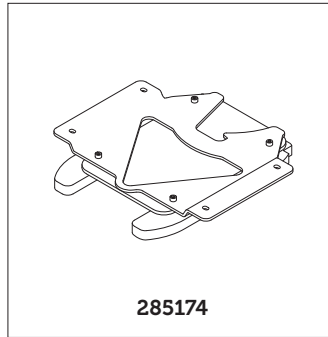

Item	Article number
1	152456

Delfi Pro calf support

Anatomic SITT AB Exploded views of Zitzli Delfi Pro

Item	Article number
1	283108 (size 1-2) 283109 (size 3)
2	283111
3	152613
4	127612
5	166614
6	135008

Overview of mounting- & adapter systems

Adapter system	fits on frame	with seating system	The seating system is
285171	Seabass Pro / Flipper Pro	Delfi Pro size 1	Removable
285172	Seabass Pro / Flipper Pro	Delfi Pro size 2	Removable
285173	Seabass Pro / Flipper Pro	Delfi Pro size 3	Removable
285174	R82	Delfi Pro size 1-3	Removable
285175 ¹⁾	Universal system	Delfi Pro size 1-3	Removable
285199	R82	Delfi Pro size 1-3	Removable
285199	R82	Sharky Pro size 1-2	Removable
153040 ²⁾	Universal system	Sharky Pro size 1-2	Removable
75133	Early Anatomic SITT	Delfi size 1, Anatomic Sits	Removable
75134	Early Anatomic SITT	Delfi size 2, Anatomic Sits	Removable
75135	Early Anatomic SITT	Delfi size 3, Anatomic Sits	Removable
26531 ³⁾	Universal system	Delfi size 1, Anatomic Sits	Removable
26532 ³⁾	Universal system	Delfi size 2, Anatomic Sits	Removable
26533 ³⁾	Universal system	Delfi size 3, Anatomic Sits	Removable
75137	R82	Delfi size 1, Anatomic Sits	Removable
75138	R82	Delfi size 2, Anatomic Sits	Removable
75139	R82	Delfi size 3, Anatomic Sits	Removable

1) Contains of 152186 & 285176

2) Contains of 152186 & 153041

3) Strengthened with a wooden bottom plate

Removable means that you can separate the seating unit and the frame from each other without using of any tools.