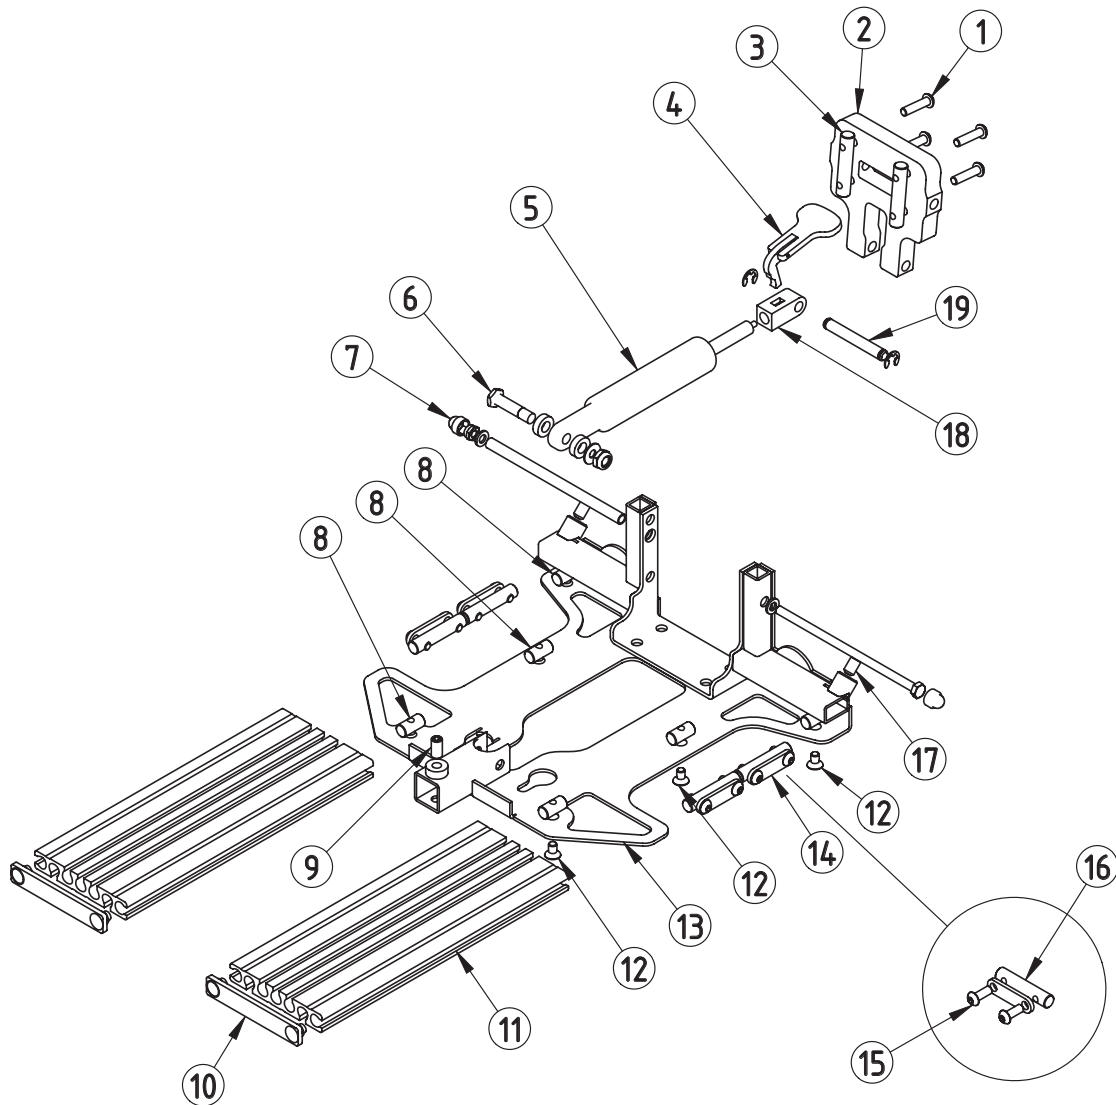

Delfi Pro seating base

Anatomic SITT AB Exploded views of Zitzi Delfi Pro

Item	Article number
1	166625
2	285225
3	135008
4	285227
5	915000 (size 1) 915022 (size 2)
6	285231
7	285229
8	135006
9	130812
10	285232
11	285236 (size 1) 285237 (size 2) 285238 (size 3)
12	127612
13	285221 (size 1) 285222 (size 2) 285223 (size 3)
14	285234
15	166614
16	135008
17	130812
18	285226
19	285230