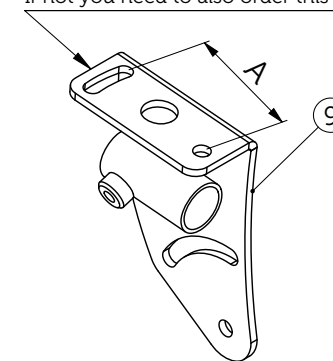

Delfi Pro armrest parts

Anatomic SITT AB Exploded views of Zitzi Delfi Pro

Item	Article number
1	129612
2	142630
3	141612
4	990065
5	285276 (size 1) 285277 (size 2) 285278 (size 3)
6	162005
7	160600
8	158810
9	285275 (size 1) 285279 (size 2-3)

WHEN ORDERING THE ARMREST PAD FOR OLDER ARMREST BRACKETS

The measure A (c/c) on your existing bracket should be 50 mm.
If not you need to also order this bracket.

Delfi Pro footrest parts

Anatomic SITT AB Exploded views of Zitzi Delfi Pro