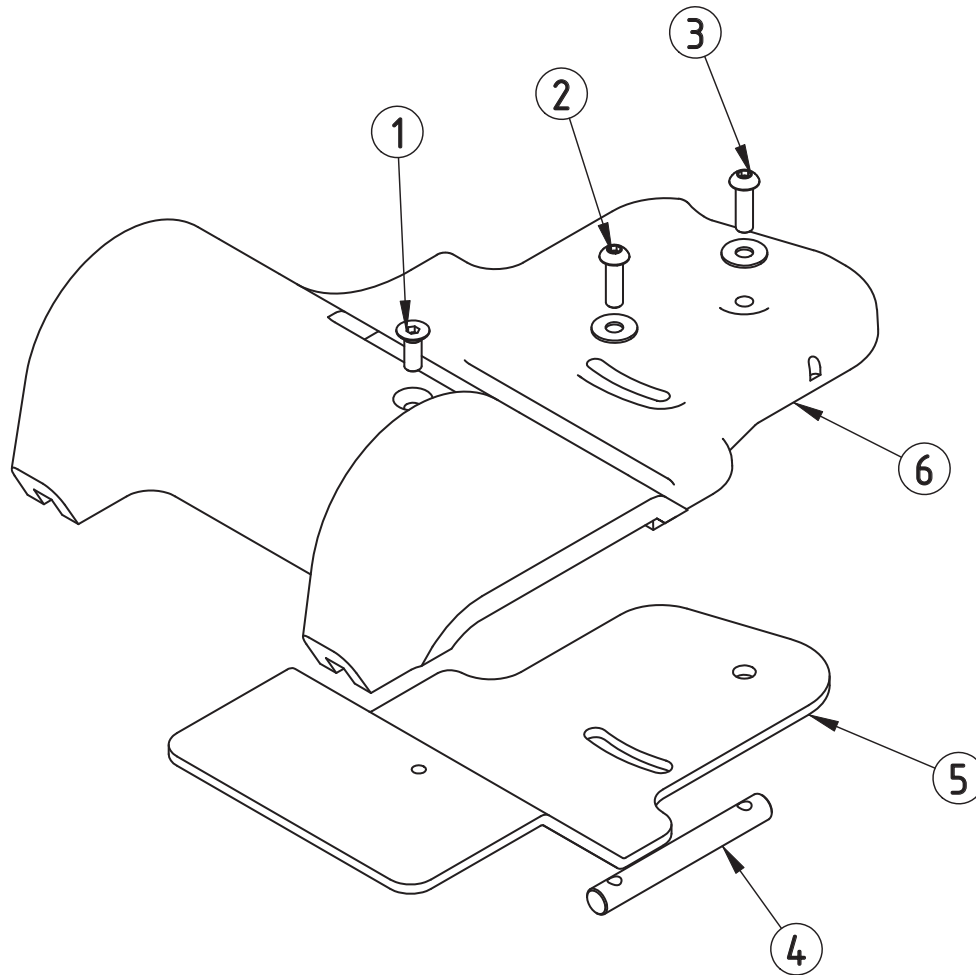

Delfi Pro back parts

Anatomic SITT AB Exploded views of Zitzi Delfi Pro

Item	Article number
1	285299
2	158810
3	144433
4	111014
5	285261 (right, size 1) 285263 (right, size 2) 285265 (right, size 3)
6	167625
7	285254 (size 1-2) 285255 (size 3)
8	285262 (left, size 1) 285264 (left, size 2) 285266 (left, size 3)
9	124416
10	285257 (size 1) 285258 (size 2) 285259 (size 3)
11	285250 (size 1) 285251 (size 2) 285252 (size 3)
12	152665

Delfi Pro leg parts

Anatomic SITT AB Exploded views of Zitzi Delfi Pro

Item	Article number
1	127626
2	129620
3	129620
4	135009
5	285241 (left, size 1) 285243 (left, size 2) 285245 (left, size 3) 285240 (right, size 1) 285242 (right, size 2) 285244 (right, size 3)
6	285207 (left, size 1) 285210 (left, size 2) 285213 (left, size 3) 285206 (right, size 1) 285209 (right, size 2) 285212 (right, size 3)

Delfi Pro seating parts

Anatomic SITT AB Exploded views of Zitzi Delfi Pro

Item	Article number
7	285246 (size 1) 285247 (size 2) 285248 (Size 3)
8	285375
9	285294 (size 1) 285295 (size 2) 285296 (size 3)
10	285375
11	285308 (size 1) 285311 (size 2) 285314 (size 3)
12	285233
13	125204
14	285351 (size 1) 285352 (size 2) 285353 (size 3)