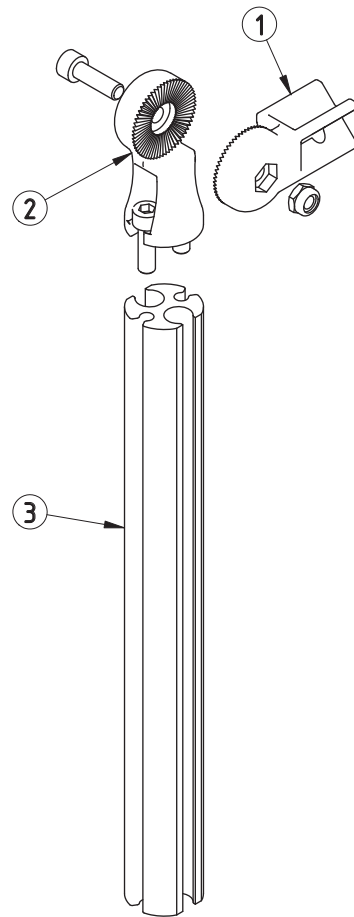

Delfi Pro armrest parts

Anatomic SITT AB Exploded views of Zitzi Delfi Pro

Item	Article number
1	129612
2	142630
3	141612
4	990065
5	285276 (size 1) 285277 (size 2) 285278 (size 3)
6	162005
7	160600
8	158810
9	285275 (size 1) 285279 (size 2-3)

WHEN ORDERING THE ARMREST PAD FOR OLDER ARMREST BRACKETS

The measure A (c/c) on your existing bracket should be 50 mm.
If not you need to also order this bracket.

Delfi Pro footrest parts

Anatomic SITT AB Exploded views of Zitzi Delfi Pro

Item	Article number
1	27525 (size 1) 27526 (size 2) 27527 (size 3)
2	127626
4	166614
5	144433
6	285309 (size 1) 285310 (size 2-3)
7	285320
8	111005
9	152613
10	285317 (right) 285318 (left)

Delfi Pro footrest parts

Anatomic SITT AB Exploded views of Zitzi Delfi Pro

Item	Article number
1	213130
2	213110
3	285371 (size 1) 285372 (size 2) 285373 (size 3)

Delfi Pro footrest parts

Anatomic SITT AB Exploded views of Zitzi Delfi Pro