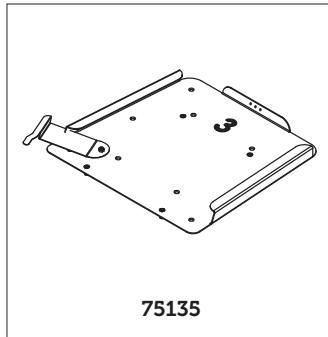

Item	Article number
1	152456

Delfi Pro calf support

Anatomic SITT AB Exploded views of Zitzli Delfi Pro

Item	Article number
1	283108 (size 1-2) 283109 (size 3)
2	283111
3	152613
4	127612
5	166614
6	135008

Overview of mounting- & adapter systems

Adapter system	fits on frame	with seating system	The seating system is
285171	Seabass Pro / Flipper Pro	Delfi Pro size 1	Removable
285172	Seabass Pro / Flipper Pro	Delfi Pro size 2	Removable
285173	Seabass Pro / Flipper Pro	Delfi Pro size 3	Removable
285174	R82	Delfi Pro size 1-3	Removable
285175 ¹⁾	Universal system	Delfi Pro size 1-3	Removable
285199	R82	Delfi Pro size 1-3	Removable
285199	R82	Sharky Pro size 1-2	Removable
153040 ²⁾	Universal system	Sharky Pro size 1-2	Removable
75133	Early Anatomic SITT	Delfi size 1, Anatomic Sits	Removable
75134	Early Anatomic SITT	Delfi size 2, Anatomic Sits	Removable
75135	Early Anatomic SITT	Delfi size 3, Anatomic Sits	Removable
26531 ³⁾	Universal system	Delfi size 1, Anatomic Sits	Removable
26532 ³⁾	Universal system	Delfi size 2, Anatomic Sits	Removable
26533 ³⁾	Universal system	Delfi size 3, Anatomic Sits	Removable
75137	R82	Delfi size 1, Anatomic Sits	Removable
75138	R82	Delfi size 2, Anatomic Sits	Removable
75139	R82	Delfi size 3, Anatomic Sits	Removable

1) Contains of 152186 & 285176

2) Contains of 152186 & 153041

3) Strengthened with a wooden bottom plate

Removable means that you can separate the seating unit and the frame from each other without using of any tools.