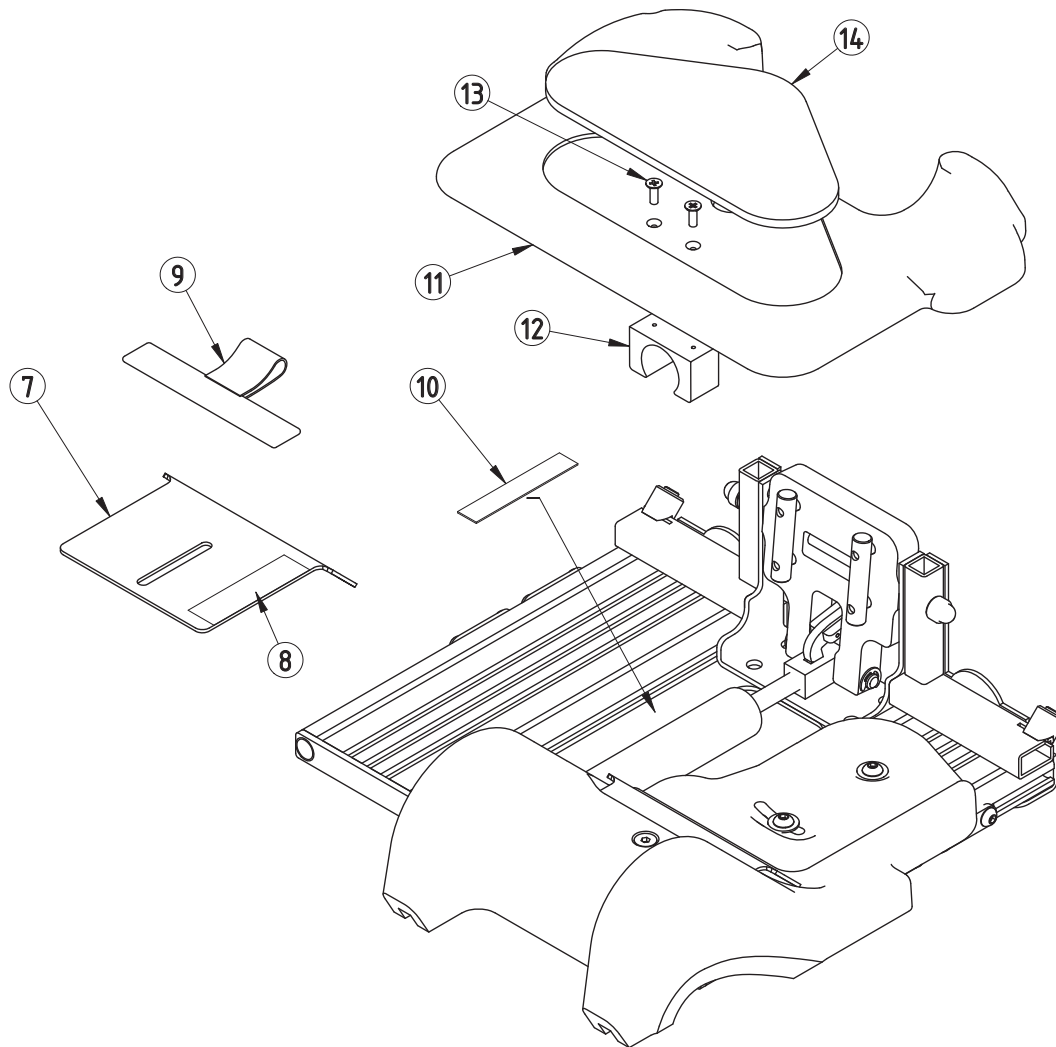

Delfi Pro leg parts

Anatomic SITT AB Exploded views of Zitzi Delfi Pro

Item	Article number
1	127626
2	129620
3	129620
4	135009
5	285241 (left, size 1) 285243 (left, size 2) 285245 (left, size 3) 285240 (right, size 1) 285242 (right, size 2) 285244 (right, size 3)
6	285207 (left, size 1) 285210 (left, size 2) 285213 (left, size 3) 285206 (right, size 1) 285209 (right, size 2) 285212 (right, size 3)

Delfi Pro seating parts

Anatomic SITT AB Exploded views of Zitzi Delfi Pro

Item	Article number
7	285246 (size 1) 285247 (size 2) 285248 (Size 3)
8	285375
9	285294 (size 1) 285295 (size 2) 285296 (size 3)
10	285375
11	285308 (size 1) 285311 (size 2) 285314 (size 3)
12	285233
13	125204
14	285351 (size 1) 285352 (size 2) 285353 (size 3)