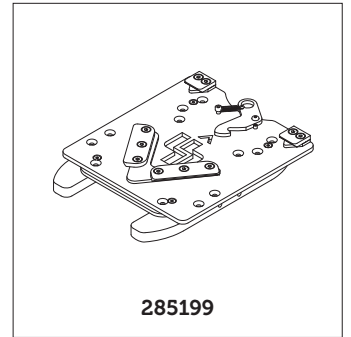

Item	Article number
1	152456

Delfi Pro calf support

Anatomic SITT AB Exploded views of Zitzli Delfi Pro

Item	Article number
1	283108 (size 1-2) 283109 (size 3)
2	283111
3	152613
4	127612
5	166614
6	135008

Overview of mounting- & adapter systems

Adapter system	fits on frame	with seating system	The seating system is
285171	Seabass Pro / Flipper Pro	Delfi Pro size 1	Removable
285172	Seabass Pro / Flipper Pro	Delfi Pro size 2	Removable
285173	Seabass Pro / Flipper Pro	Delfi Pro size 3	Removable
285174	R82	Delfi Pro size 1-3	Removable
285175 ¹⁾	Universal system	Delfi Pro size 1-3	Removable
285199	R82	Delfi Pro size 1-3	Removable
285199	R82	Sharky Pro size 1-2	Removable
153040 ²⁾	Universal system	Sharky Pro size 1-2	Removable
75133	Early Anatomic SITT	Delfi size 1, Anatomic Sits	Removable
75134	Early Anatomic SITT	Delfi size 2, Anatomic Sits	Removable
75135	Early Anatomic SITT	Delfi size 3, Anatomic Sits	Removable
26531 ³⁾	Universal system	Delfi size 1, Anatomic Sits	Removable
26532 ³⁾	Universal system	Delfi size 2, Anatomic Sits	Removable
26533 ³⁾	Universal system	Delfi size 3, Anatomic Sits	Removable
75137	R82	Delfi size 1, Anatomic Sits	Removable
75138	R82	Delfi size 2, Anatomic Sits	Removable
75139	R82	Delfi size 3, Anatomic Sits	Removable

1) Contains of 152186 & 285176

2) Contains of 152186 & 153041

3) Strengthened with a wooden bottom plate

Removable means that you can separate the seating unit and the frame from each other without using of any tools.